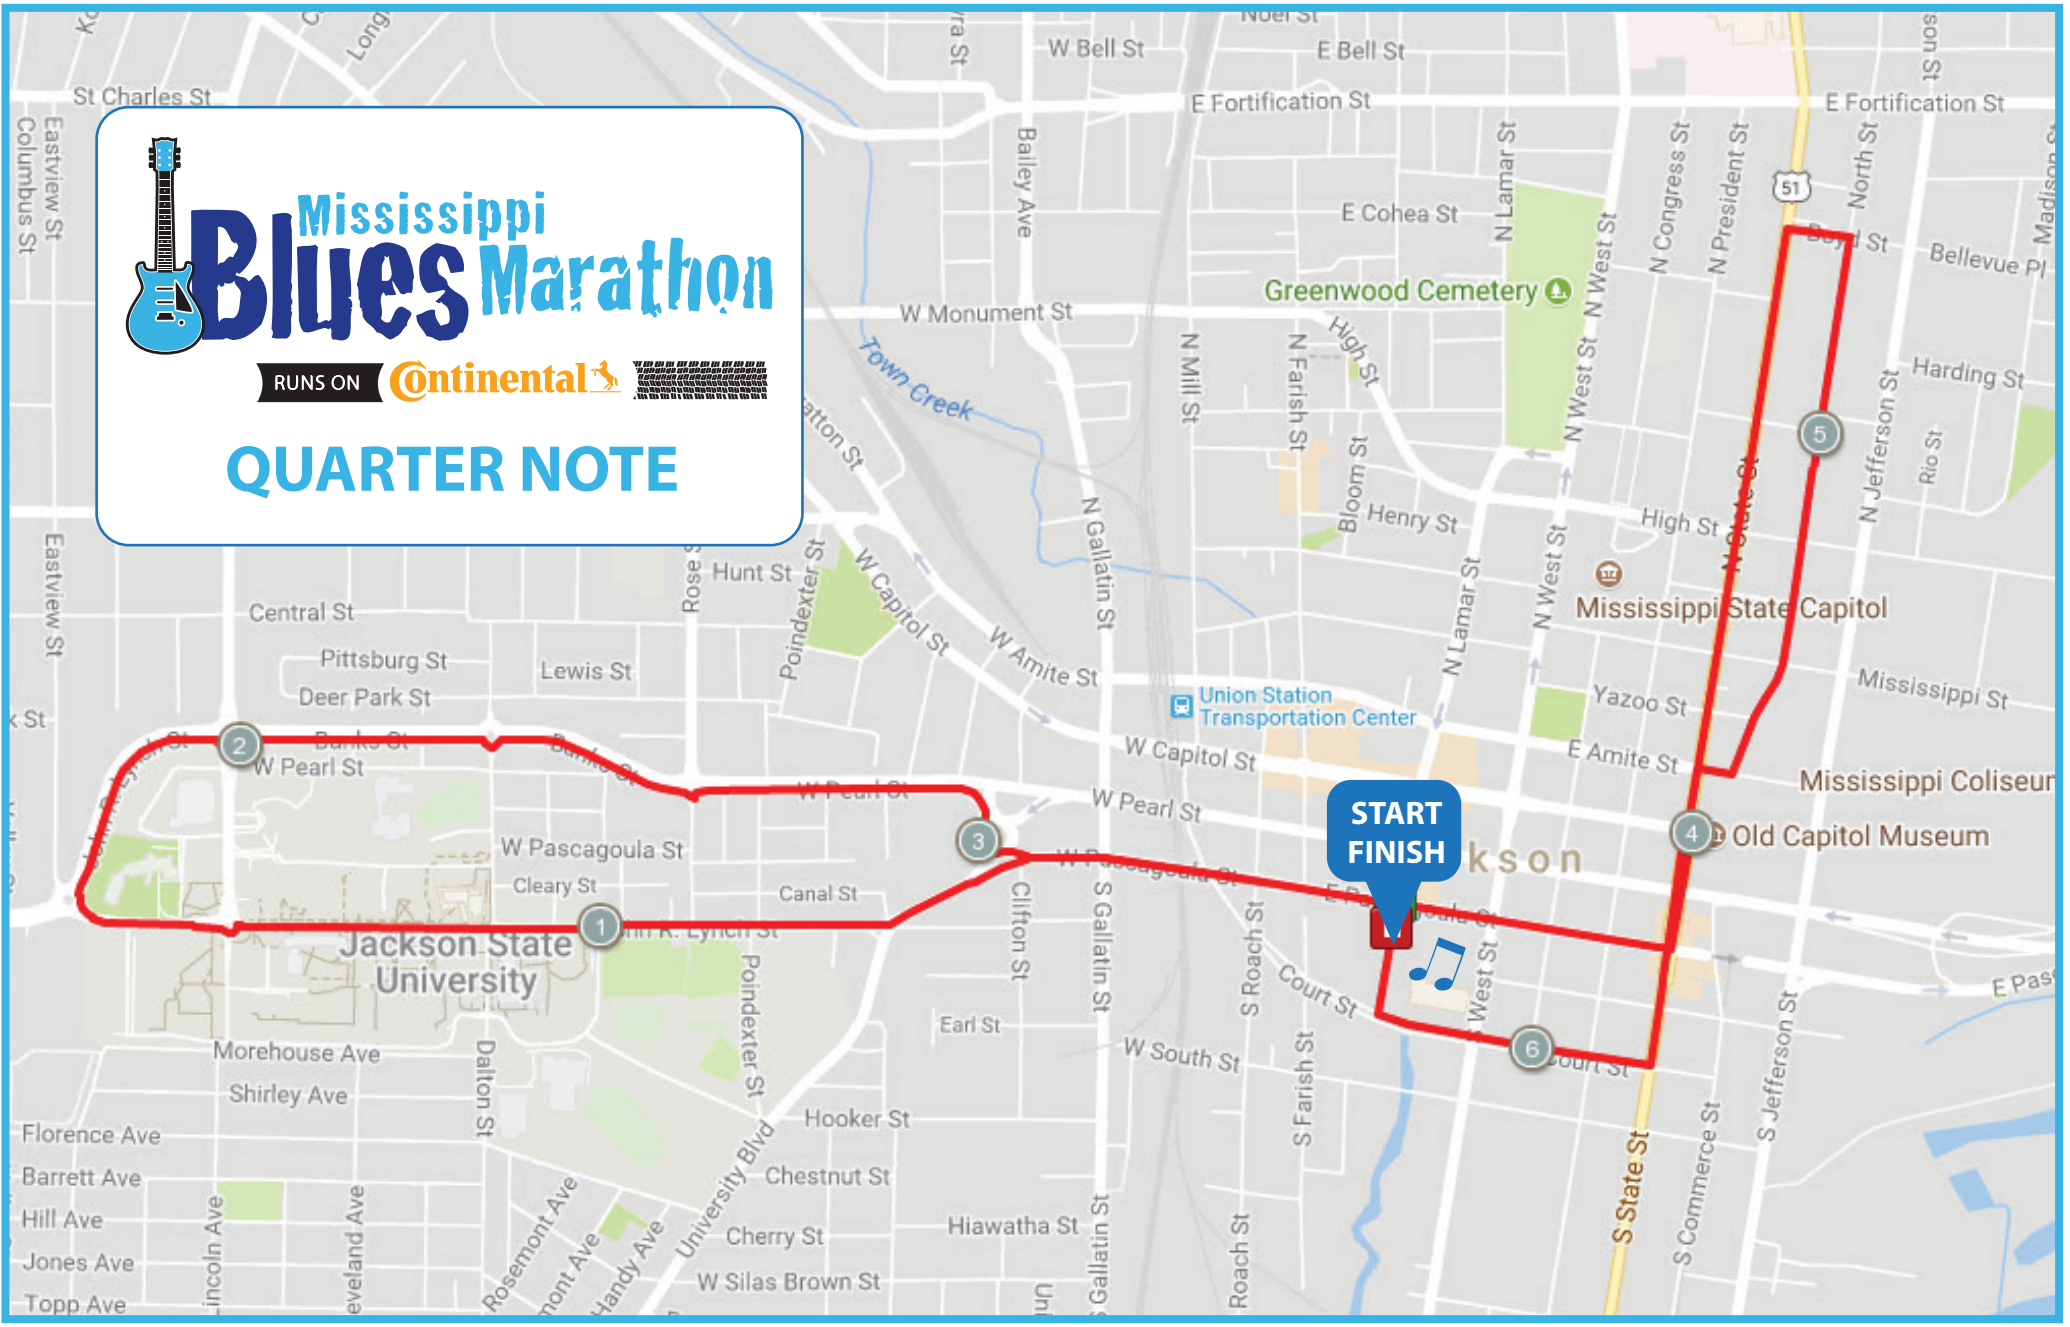

Mississippi Blues Marathon

RUNS ON Continental

QUARTER NOTE

**START
FINISH**