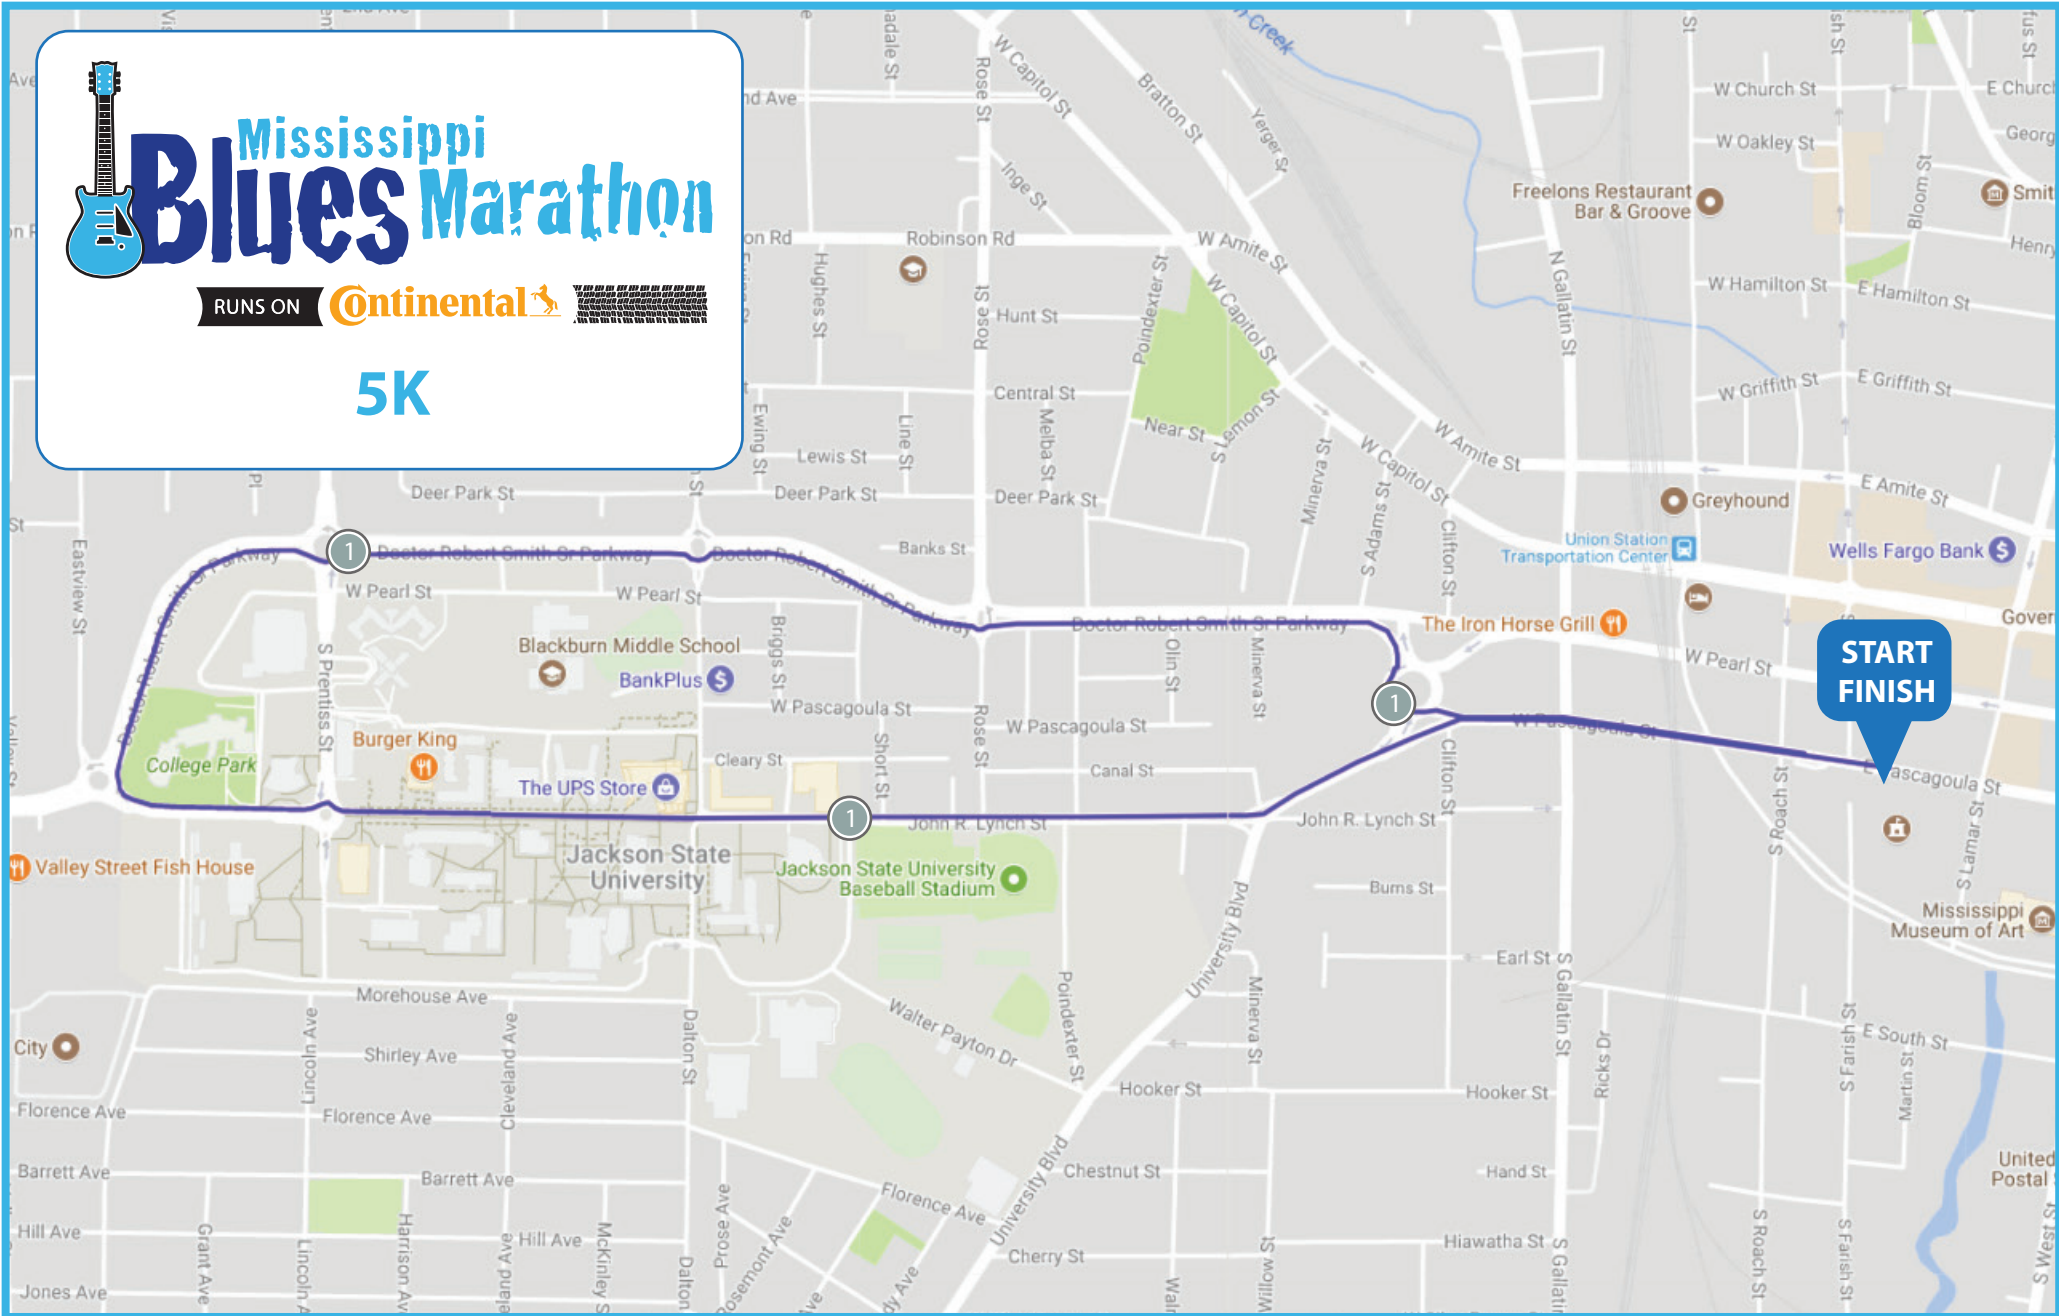

Mississippi Blues Marathon

RUNS ON **Continental**

5K

**START
FINISH**